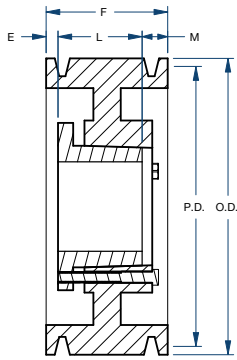

Sheaves

BLACKSTAR®

5V SERIES 4 GROOVE/QD

Type A

Type B

Type D

Type E

Part Number	Bushing	Bore Range	Type	Diameter (in)		Dimensions (in)				Weight less Bushing (lbs)
				Pitch	Outside	E	F	L	M	
4-5V440SD	SD	1/2 - 2	E	4.30	4.40	1-29/32	3-1/16	1-13/16	21/32	7.5
4-5V465SD	SD	1/2 - 2	E	4.55	4.65	1-29/32	3-1/16	1-13/16	21/32	8.0
4-5V490SD	SD	1/2 - 2	A	4.80	4.90	21/32	3-1/16	1-13/16	19/32	8.5
4-5V520SD	SD	1/2 - 2	A	5.10	5.20	21/32	3-1/16	1-13/16	19/32	8.8
4-5V550SD	SD	1/2 - 2	A	5.40	5.50	21/32	3-1/16	1-13/16	19/32	9.3
4-5V590SD	SD	1/2 - 2	A	5.80	5.90	21/32	3-1/16	1-13/16	19/32	10.1
4-5V630SK	SK	1/2 - 2-5/8	A	6.20	6.30	17/32	3-1/16	1-15/16	19/32	11.8
4-5V670SK	SK	1/2 - 2-5/8	A	6.60	6.70	17/32	3-1/16	1-15/16	19/32	13.6
4-5V710SF	SF	1/2 - 2-15/16	A	7.00	7.10	7/32	3-1/16	2-1/16	25/32	14.9
4-5V750SF	SF	1/2 - 2-15/16	A	7.40	7.50	7/32	3-1/16	2-1/16	25/32	17.0
4-5V800E	E	7/8 - 3-1/2	B	7.90	8.00	11/32	3-1/16	2-3/4	1/32	18.8
4-5V850E	E	7/8 - 3-1/2	B	8.40	8.50	11/32	3-1/16	2-3/4	1/32	21.9
4-5V900E	E	7/8 - 3-1/2	B	8.90	9.00	11/32	3-1/16	2-3/4	1/32	24.2
4-5V925E	E	7/8 - 3-1/2	B	9.15	9.25	11/32	3-1/16	2-3/4	1/32	25.8
4-5V975E	E	7/8 - 3-1/2	B	9.65	9.75	11/32	3-1/16	2-3/4	1/32	28.2
4-5V1030E	E	7/8 - 3-1/2	B	10.20	10.30	11/32	3-1/16	2-3/4	1/32	29.8
4-5V1090E	E	7/8 - 3-1/2	B	10.80	10.90	11/32	3-1/16	2-3/4	1/32	30.6
4-5V1130E	E	7/8 - 3-1/2	A	11.20	11.30	9/32	3-1/16	2-3/4	1/32	31.9
4-5V1180E	E	7/8 - 3-1/2	B	11.70	11.80	11/32	3-1/16	2-3/4	1/32	33.0
4-5V1250E	E	7/8 - 3-1/2	A	12.40	12.50	9/32	3-1/16	2-3/4	1/32	36.4
4-5V1320E	E	7/8 - 3-1/2	A	13.10	13.20	9/32	3-1/16	2-3/4	1/32	38.2
4-5V1400E	E	7/8 - 3-1/2	A	13.90	14.00	9/32	3-1/16	2-3/4	1/32	40.2
4-5V1500E	E	7/8 - 3-1/2	A	14.90	15.00	9/32	3-1/16	2-3/4	1/32	43.5
4-5V1600E	E	7/8 - 3-1/2	A	15.90	16.00	9/32	3-1/16	2-3/4	1/32	44.6
4-5V1870E	E	7/8 - 3-1/2	A	18.60	18.70	3/32	3-1/16	2-3/4	7/32	53.6
4-5V2120E	E	7/8 - 3-1/2	A	21.10	21.20	3/32	3-1/16	2-3/4	7/32	62.5
4-5V2360F	F	1 - 4	C	23.50	23.60	15/32	3-1/16	3-3/4	7/32	83.5
4-5V2800F	F	1 - 4	C	27.90	28.00	15/32	3-1/16	3-3/4	7/32	126.0
4-5V3150F	F	1 - 4	C	31.40	31.50	15/32	3-1/16	3-3/4	7/32	148.0
4-5V3750F	F	1 - 4	C	37.40	37.50	15/32	3-1/16	3-3/4	7/32	170.0
4-5V5000J	J	1-1/2 - 4-1/2	C	49.90	50.00	3/4	3-1/16	4-5/8	13/16	248.0